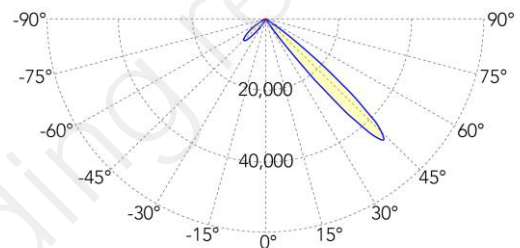

CERTIFICATIONS

Certifications: CE, CB, KC, PSE
Certification code: CoeLux LS (Serie 2)

OPTICAL FEATURES

Total Light Output:	4300 lm
Lumen maintenance (L90B10):	> 50000h
LED CRI (Ra) :	> 92
CCT of transmitted beam:	4800K
CCT of the Sky:	> 30000 K

Photometric diagram (simulated .ies .ldt file, without frame): Available

Beam angle:	45°
Divergence (H/V) (without frames, refer to photometric curves)	13° / 18°
Sun appearance:	Visible slightly frosted
Sky appearance:	Clear
Melanopic Ratio (Sky):	1,607
Melanopic Ratio (Sun):	0,807

OPERATING CONDITIONS

Min/max operating temperature:	-10/40°C
Max operating relative humidity (no condensing):	95%
IP grade:	IP20 (IP44 on the sky panel side only)

SHIPPING INFORMATION

_ No. 3 Carton boxes:
1200x500x650 mm / 47.2x19.7x25.6 in - 32 kg / 70.5 lb and
1250x660x185 mm / 49.2x26.0x7.3 in - 10 kg / 22 lb and
1250x660x185 mm / 49.2x26.0x7.3 in - 10 kg / 22 lb
Dimensions and weights may differ depending on packaging and shipping conditions.

PHOTOMETRIC CURVES

Profiles (cd)
— C0 - C180
— C90 - C270

CoeLux technical sheets and 3D files can be downloaded directly from our website www.coelux.com
The products here presented are covered by patents and patents applications. Details available at www.coelux.com/en/patents/index
CoeLux reserves the right to carry out variations to technical details.