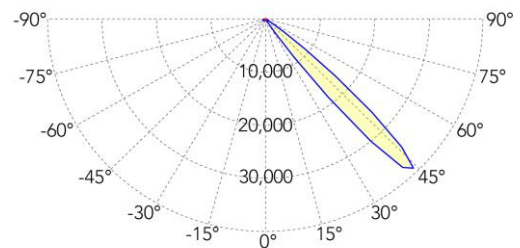

CERTIFICATIONS

Certifications:	BIS*
Certification code:	CoeLux LS (Serie 2)

* Available on request

OPTICAL FEATURES

Total Light Output:	3300 lm
Lumen maintenance (L90B10):	> 50000h
LED CRI (Ra) :	> 92
CCT of transmitted beam:	4800K
CCT of the Sky:	> 30000 K

Photometric diagram (simulated .ies .ldt file, without frame): Available

Beam angle:	45°
Divergence (H/V) (without frames, refer to photometric curves)	13° / 18°
Sun appearance:	Visible slightly frosted
Sky appearance:	Clear
Melanopic Ratio (Sky):	1,577
Melanopic Ratio (Sun):	0,822

OPERATING CONDITIONS

Min/max operating temperature:	-10/40°C
Max operating relative humidity (no condensing):	95%
IP grade:	IP20 (IP44 on the sky panel side only)

SHIPPING INFORMATION

_ No. 3 Carton boxes:
1200x500x650 mm / 47.2x19.7x25.6 in - 32 kg / 70.5 lb and
1250x660x185 mm / 49.2x26.0x7.3 in - 10 kg / 22 lb and
1250x660x185 mm / 49.2x26.0x7.3 in - 10 kg / 22 lb
Dimensions and weights may differ depending on packaging and shipping conditions.

PHOTOMETRIC CURVES

Profiles (cd)
— C0 - C180
— C90 - C270

CoeLux technical sheets and 3D files can be downloaded directly from our website www.coelux.com

The products here presented are covered by patents and patents applications. Details available at www.coelux.com/en/patents/index

CoeLux reserves the right to carry out variations to technical details.